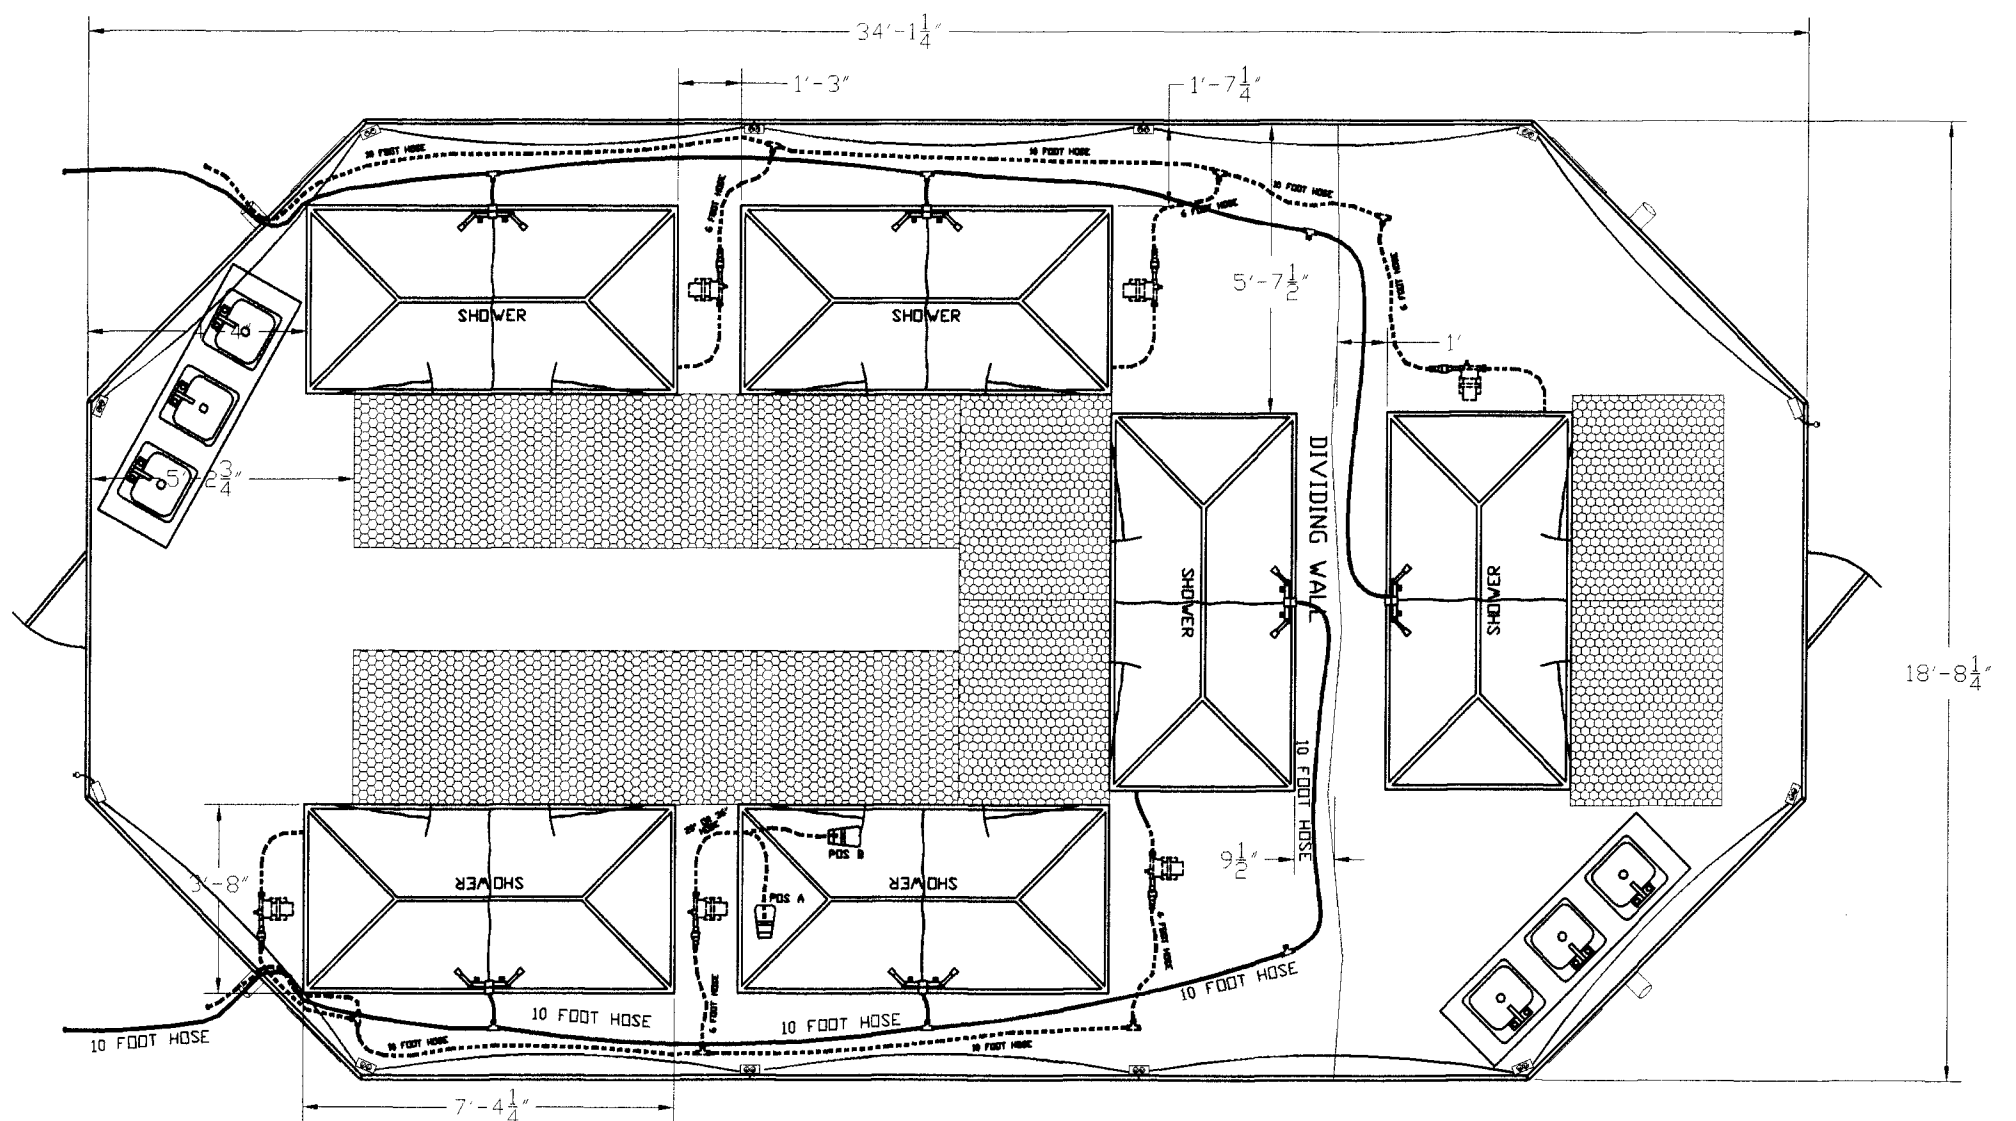

HS-12WD 12-Person Shower System

TYPICAL SHOWER LAYOUT
HS1935-WSD-12

Field Deployable Shower System

- Shelter or shower system can be used as standalone items
- Male and female separation
- Fits on standard military pallet
- Complete field packaging
- Complete gray water handling kit
- Complete water distribution kit
- 4-person, 1-1/2 hour setup time
- 2000 lb. total package weight